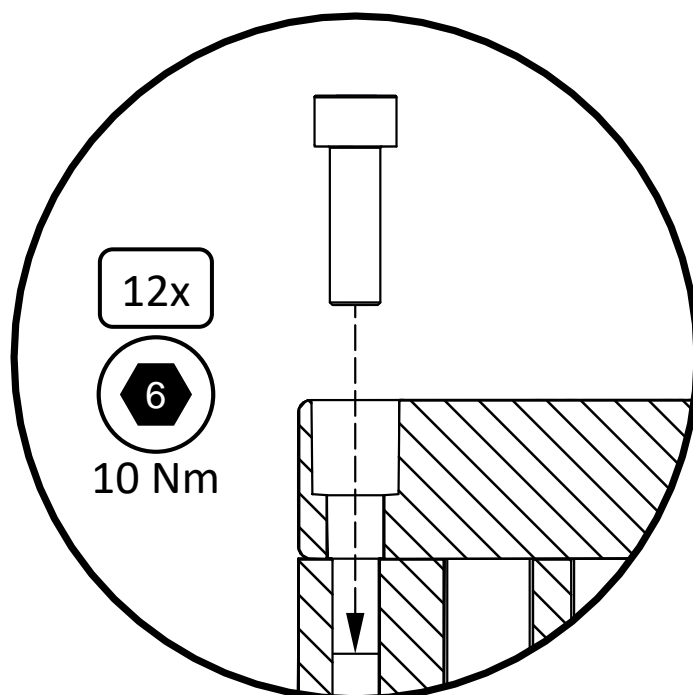

console

Isolationsplatte / isolation panel

Tools

C4

C3