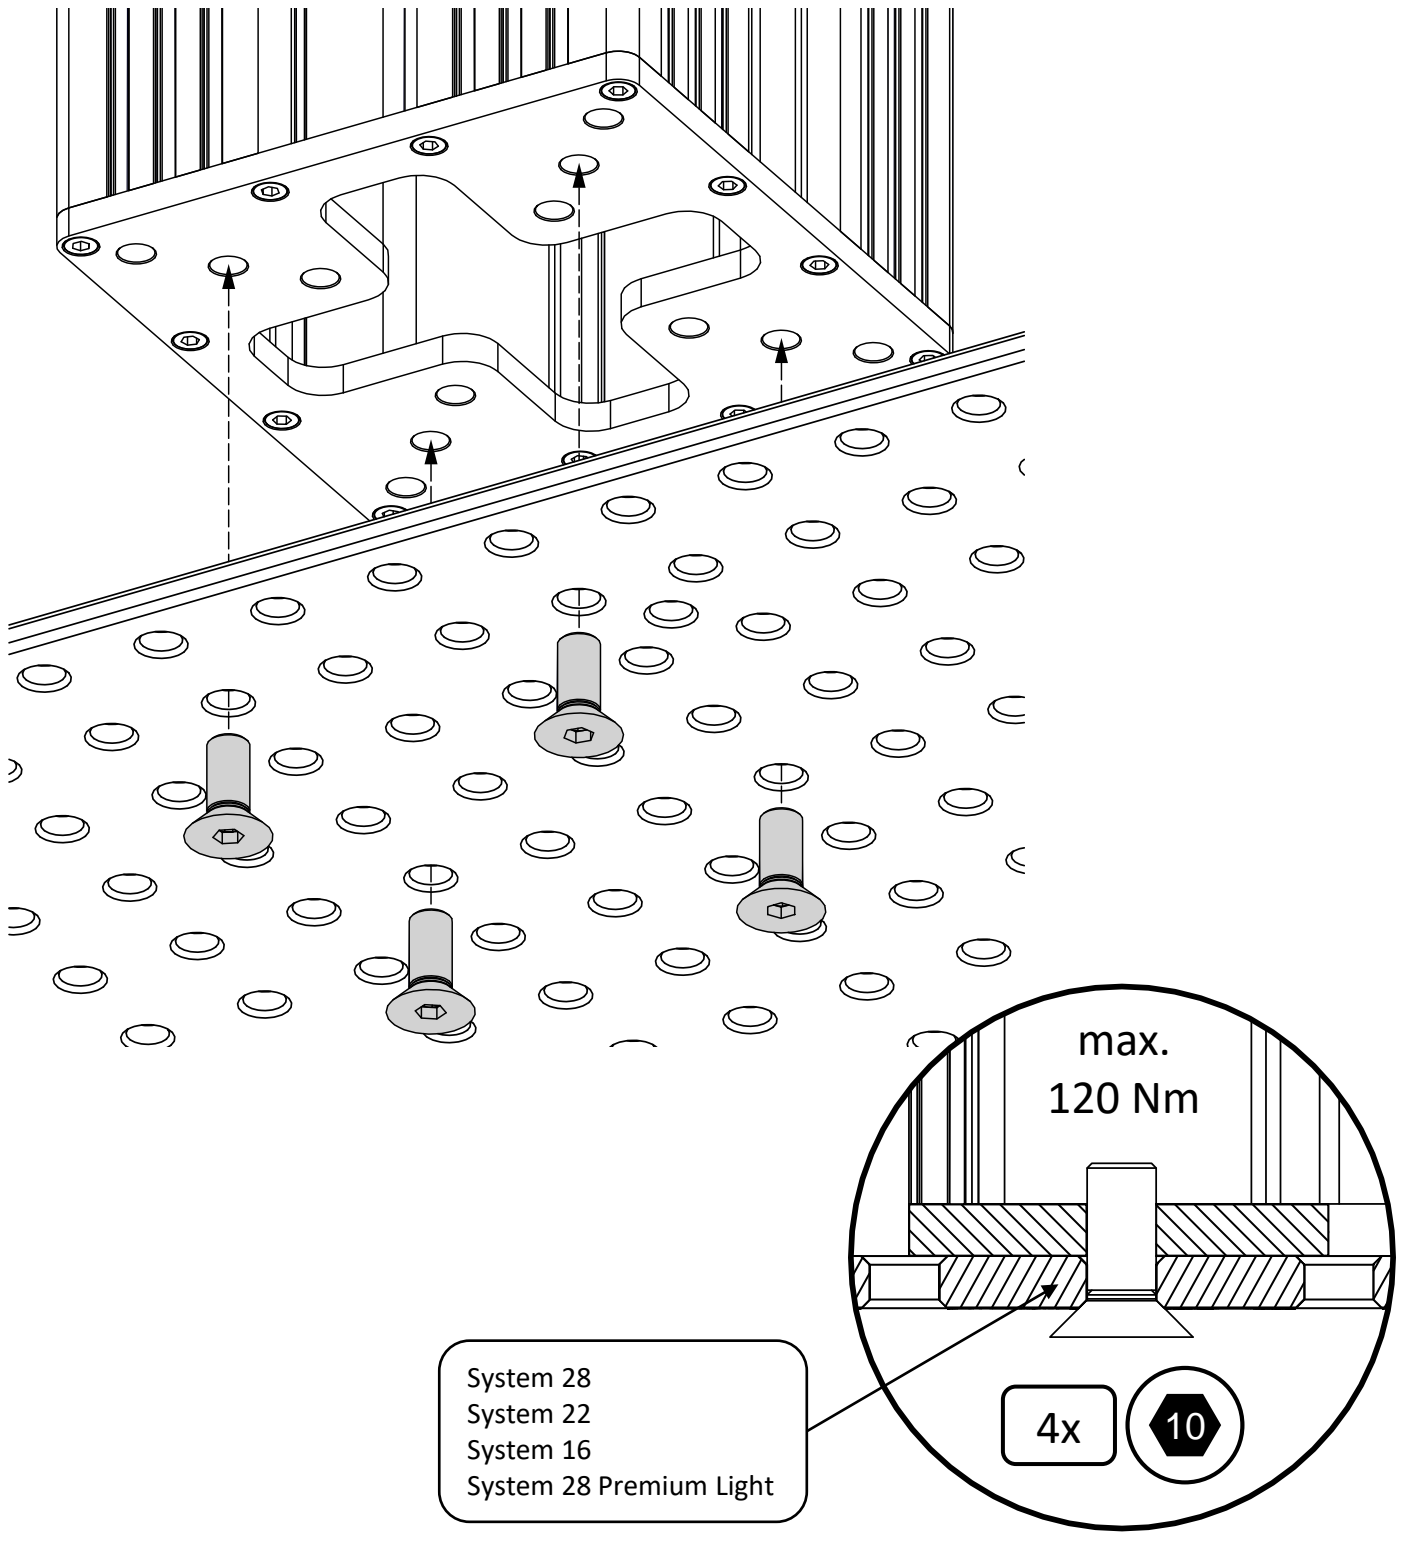

console	Zuschnitt / cut	Tools
<div data-bbox="239 201 359 280" data-label="Text"> <p>C1</p> </div> 		

console

Grundplatte / baseplate

Tools

C2

C3

console

Isolationsplatte / isolation panel

Tools

C4

C3

console

Tischanbringung / table attachment

Tools

C5

10

max.
120 Nm

4x

10

System 28
System 22
System 16
System 28 Premium Light